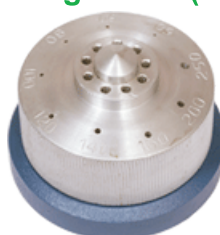

Screw Drivers with Revolving Stand (Heavy)

- Screw Drivers – Set of 9 Pcs.
- with Extra Blades
- Heavy Stand

ITEM NO. : REW-365

Screw Drivers with Revolving Stand (Light)

- Screw Drivers – Set of 9 Pcs.
- with Extra Blades

ITEM NO. : REW-360

Screw Drivers Sharpener

ITEM NO. : REW-450

Screw Drivers Revolving Stand (Heavy)

ITEM NO. : REW-410

Screw Drivers Revolving Stand (Light)

ITEM NO. : REW-405

Tweezer for Cell Testing